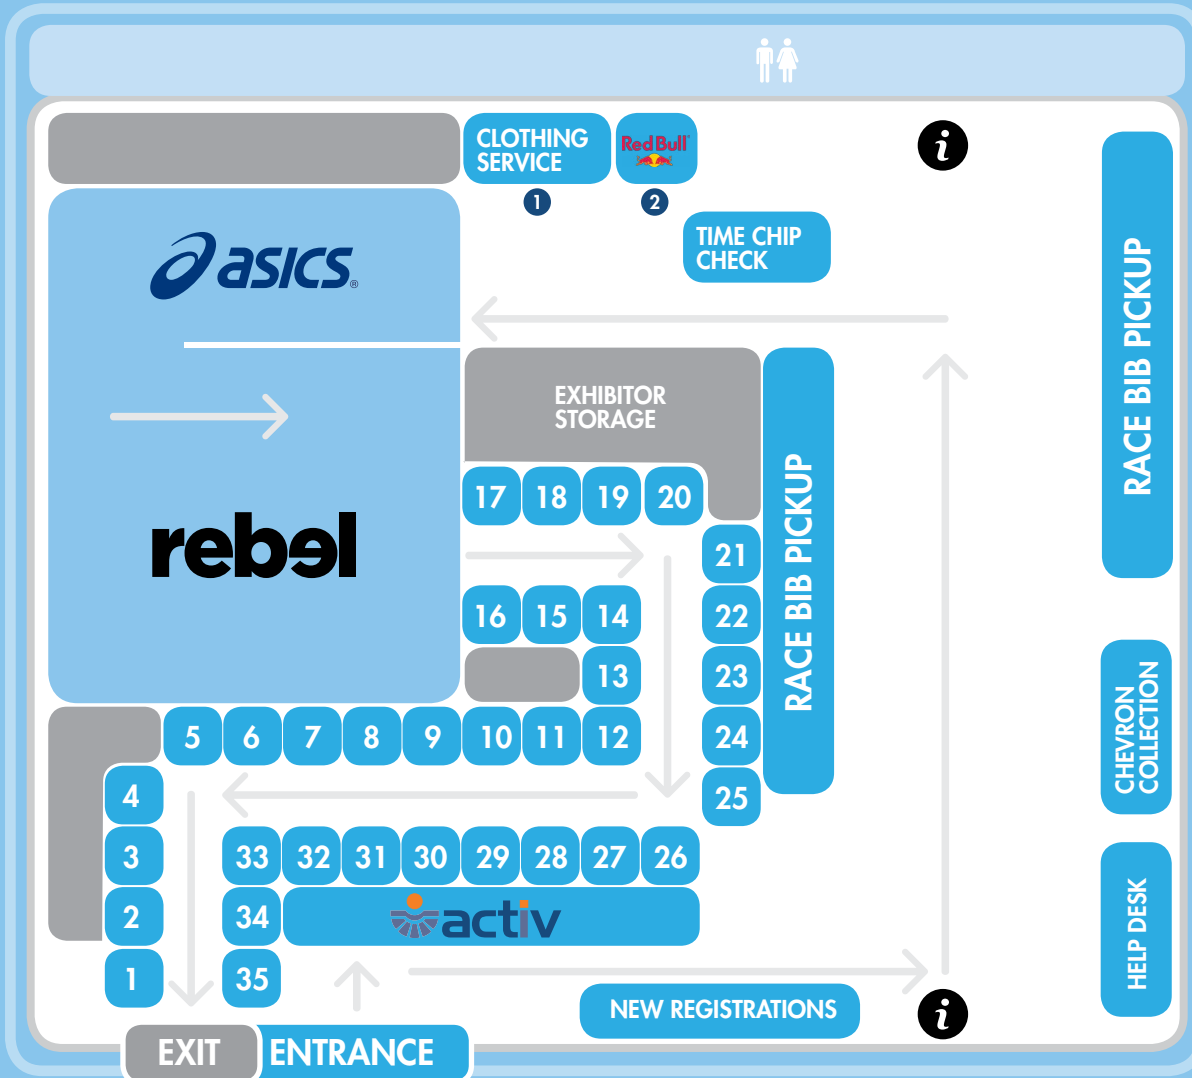

EXPO MAP 2015

CLICK BELOW FOR LINK TO EXHIBITOR WEBSITES:

rebel

- 1 VODAFONE
- 2 SYNXSOLE ORTHOTOTICS
- 3 ROCKTAPE
- 4 ROCKTAPE
- 5
- 6 RUNNING BARE
- 7 KARMA RESORTS
- 8 HIDOW PAIN RELIEF
- 9 REDBULL
- 10 2XU
- 11 2XU
- 12
- 13 WOMEN'S RUNNING AUSTRALIA
- 14 RYDERS EYEWEAR
- 15 GOGO FITNESS
- 16 P.A. SPORTS PERFORMANCE EYEWEAR
- 17 MEDIBANK
- 18 MEDIBANK

asics

- 19 RUNNING CENTRE
- 20 ANYTIME FITNESS
- 21 TOMTOM
- 22 SKIRT SPORT
- 23 SKIRT SPORT
- 24 SKIRT SPORT
- 25 ARBONNE
- 26 LIFE READY PHYSIO
- 27 INJINJI SPORTS
- 28 INJINJI SPORTS
- 29 INJINJI SPORTS
- 30 OZZIE THERAPEUTIC PRODUCTS
- 31 IRONMAN
- 32 BEYONDBLUE
- 33 COOLCORE
- 34 AIR YOGA
- 35 VODAFONE

- ① 4/12KM CLOTHING SERVICE DROP OFF
- ② REDBULL DJ