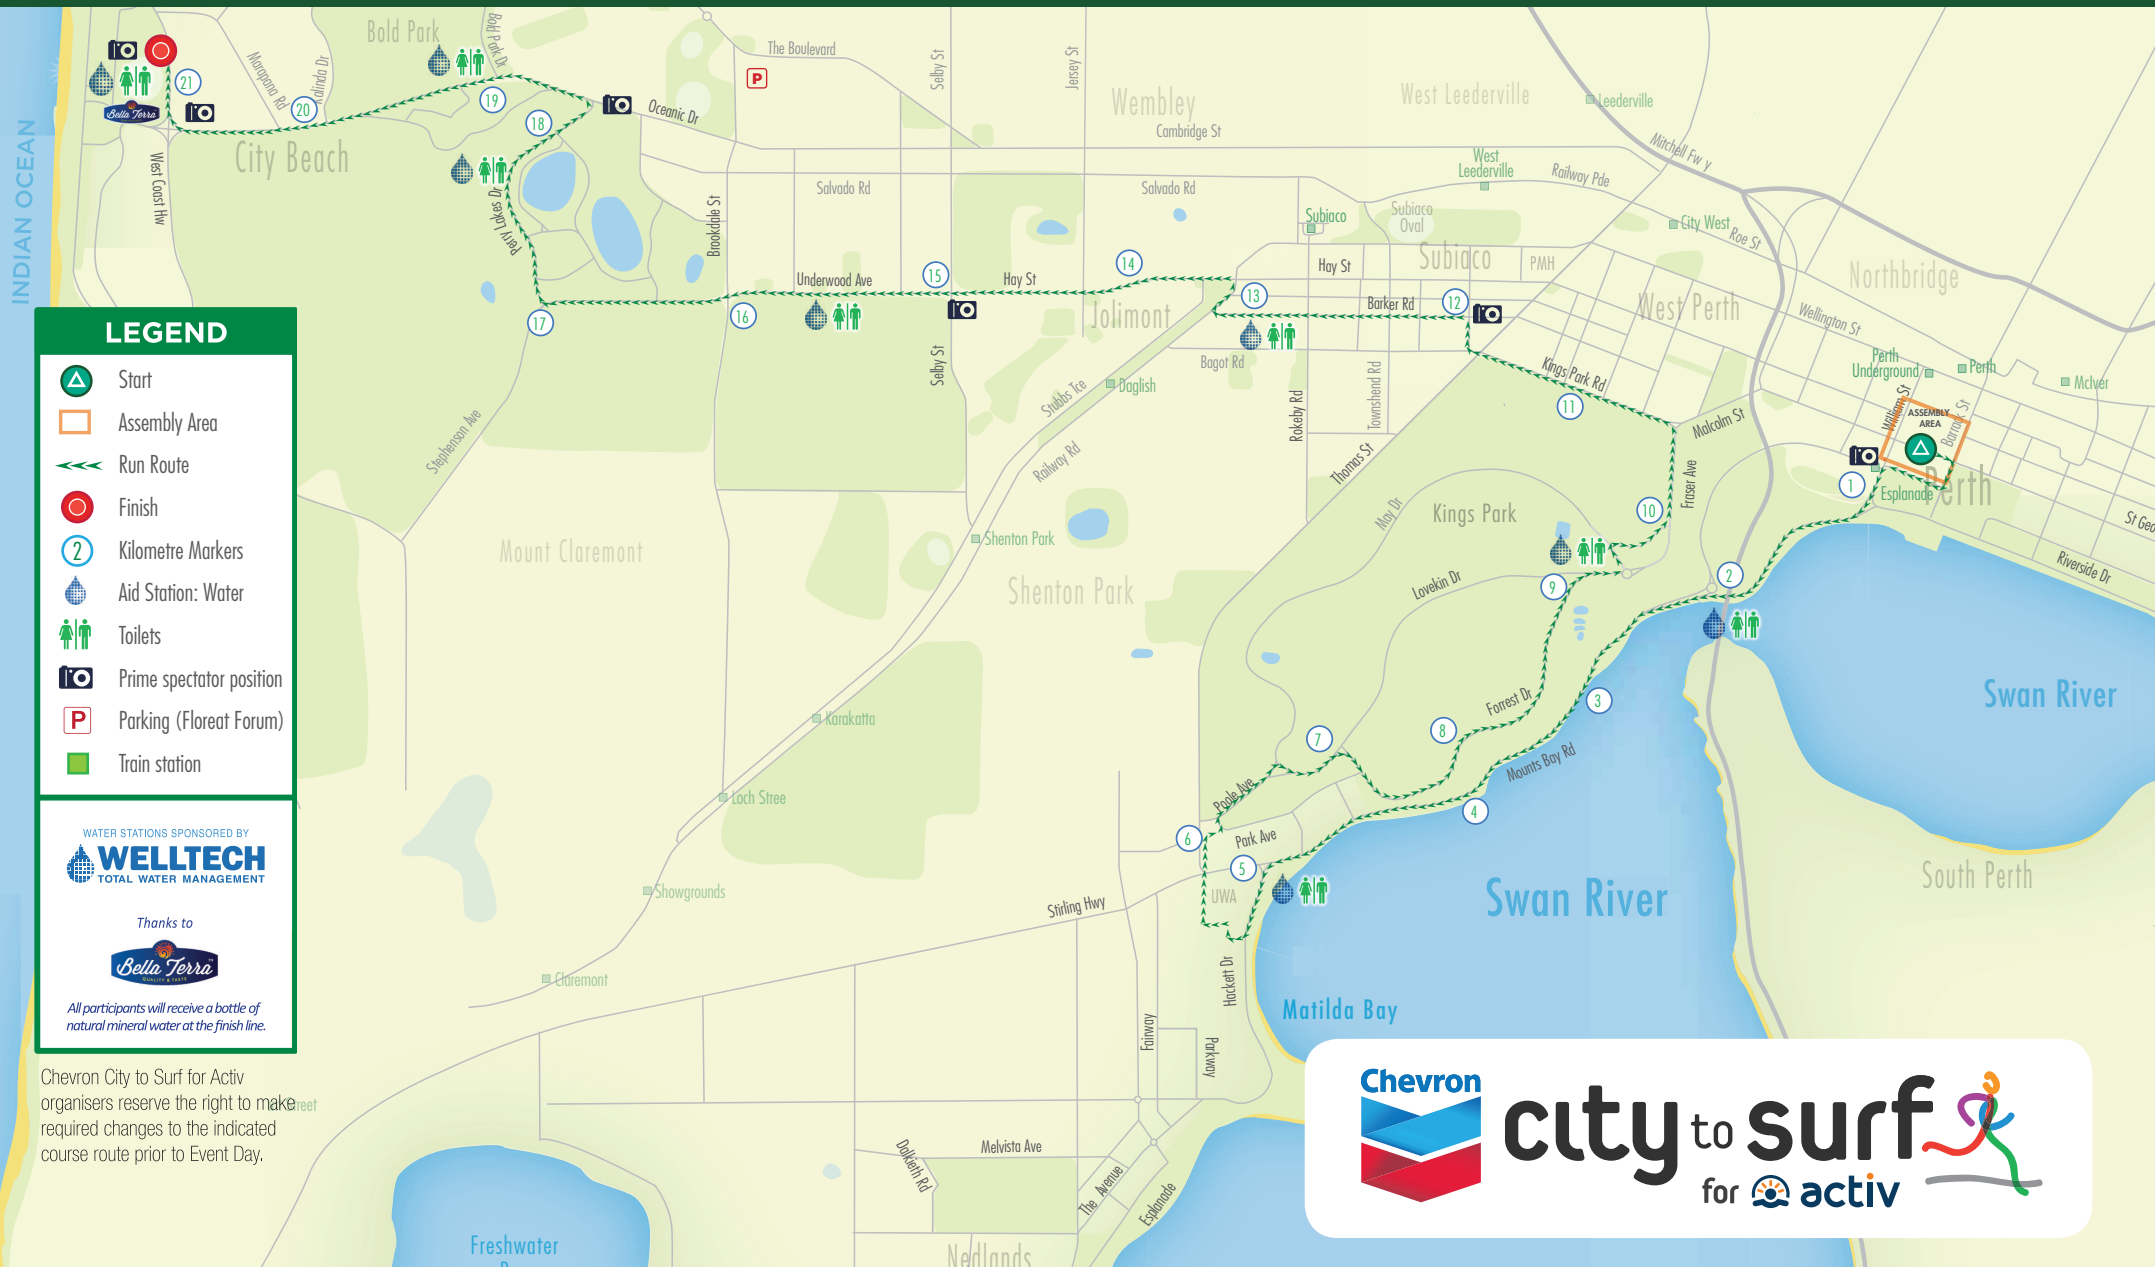

PERTH

21k
half
marathon

LEGEND

- Start
- Assembly Area
- Run Route
- Finish
- Kilometre Markers
- Aid Station: Water
- Toilets
- Prime spectator position
- Parking (Floreat Forum)
- Train station

WATER STATIONS SPONSORED BY

WELLTECH
TOTAL WATER MANAGEMENT

Thanks to

Bella Terra

All participants will receive a bottle of natural mineral water at the finish line.

Chevron City to Surf for Active organisers reserve the right to make required changes to the indicated course route prior to Event Day.

Chevron city to surf for **activ**