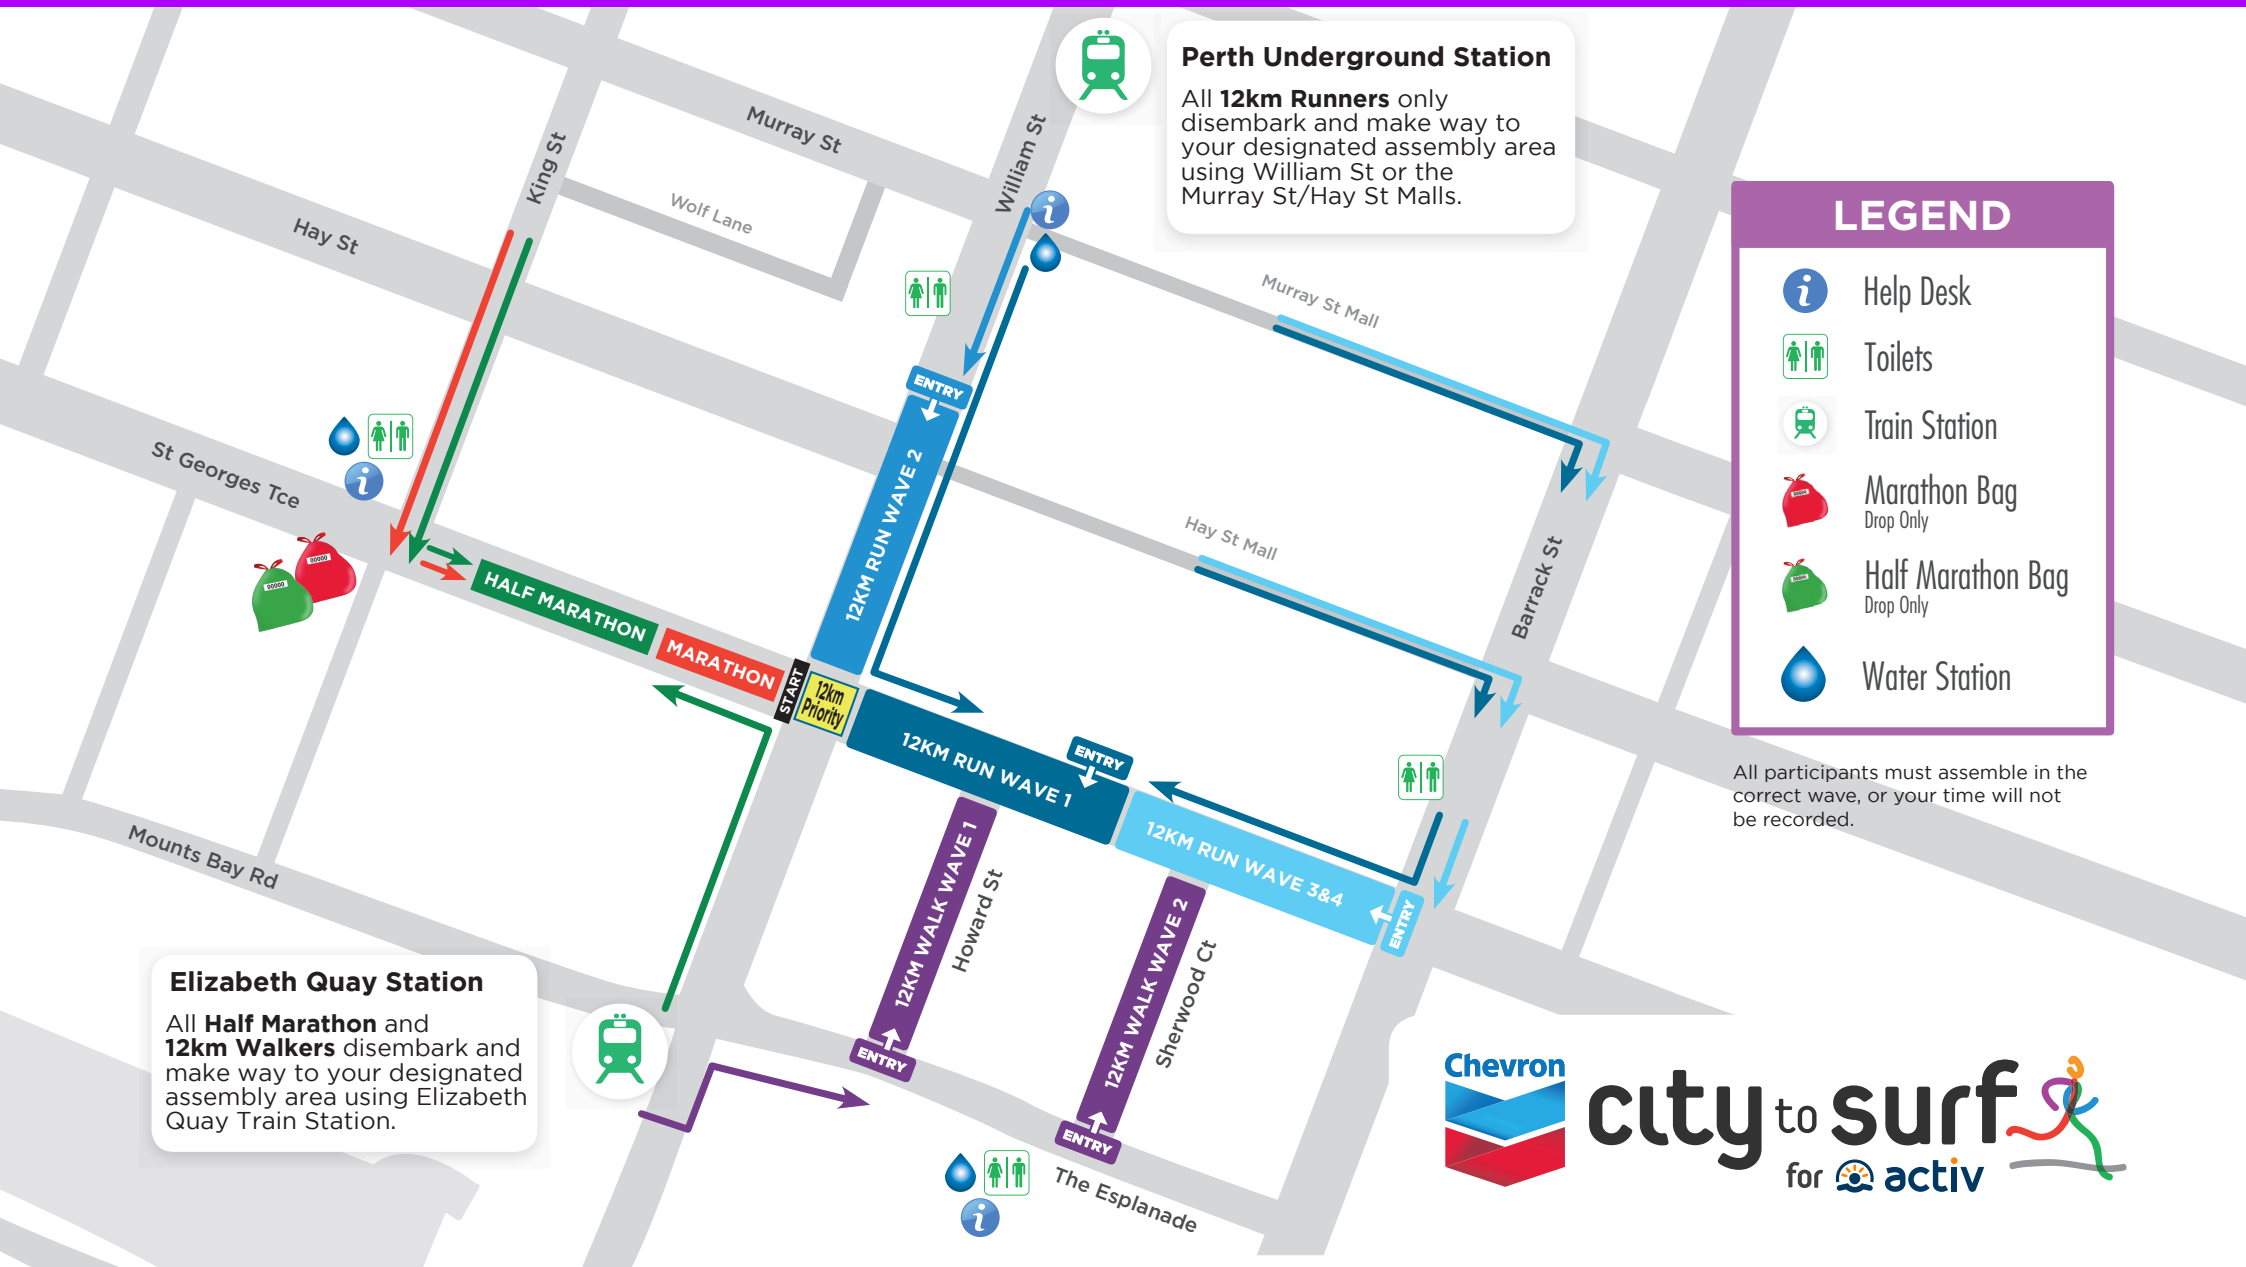

ASSEMBLY AND START MAP

Perth Underground Station
 All **12km Runners** only disembark and make way to your designated assembly area using William St or the Murray St/Hay St Malls.

LEGEND

- Help Desk
- Toilets
- Train Station
- Marathon Bag Drop Only
- Half Marathon Bag Drop Only
- Water Station

All participants must assemble in the correct wave, or your time will not be recorded.

Elizabeth Quay Station
 All **Half Marathon** and **12km Walkers** disembark and make way to your designated assembly area using Elizabeth Quay Train Station.