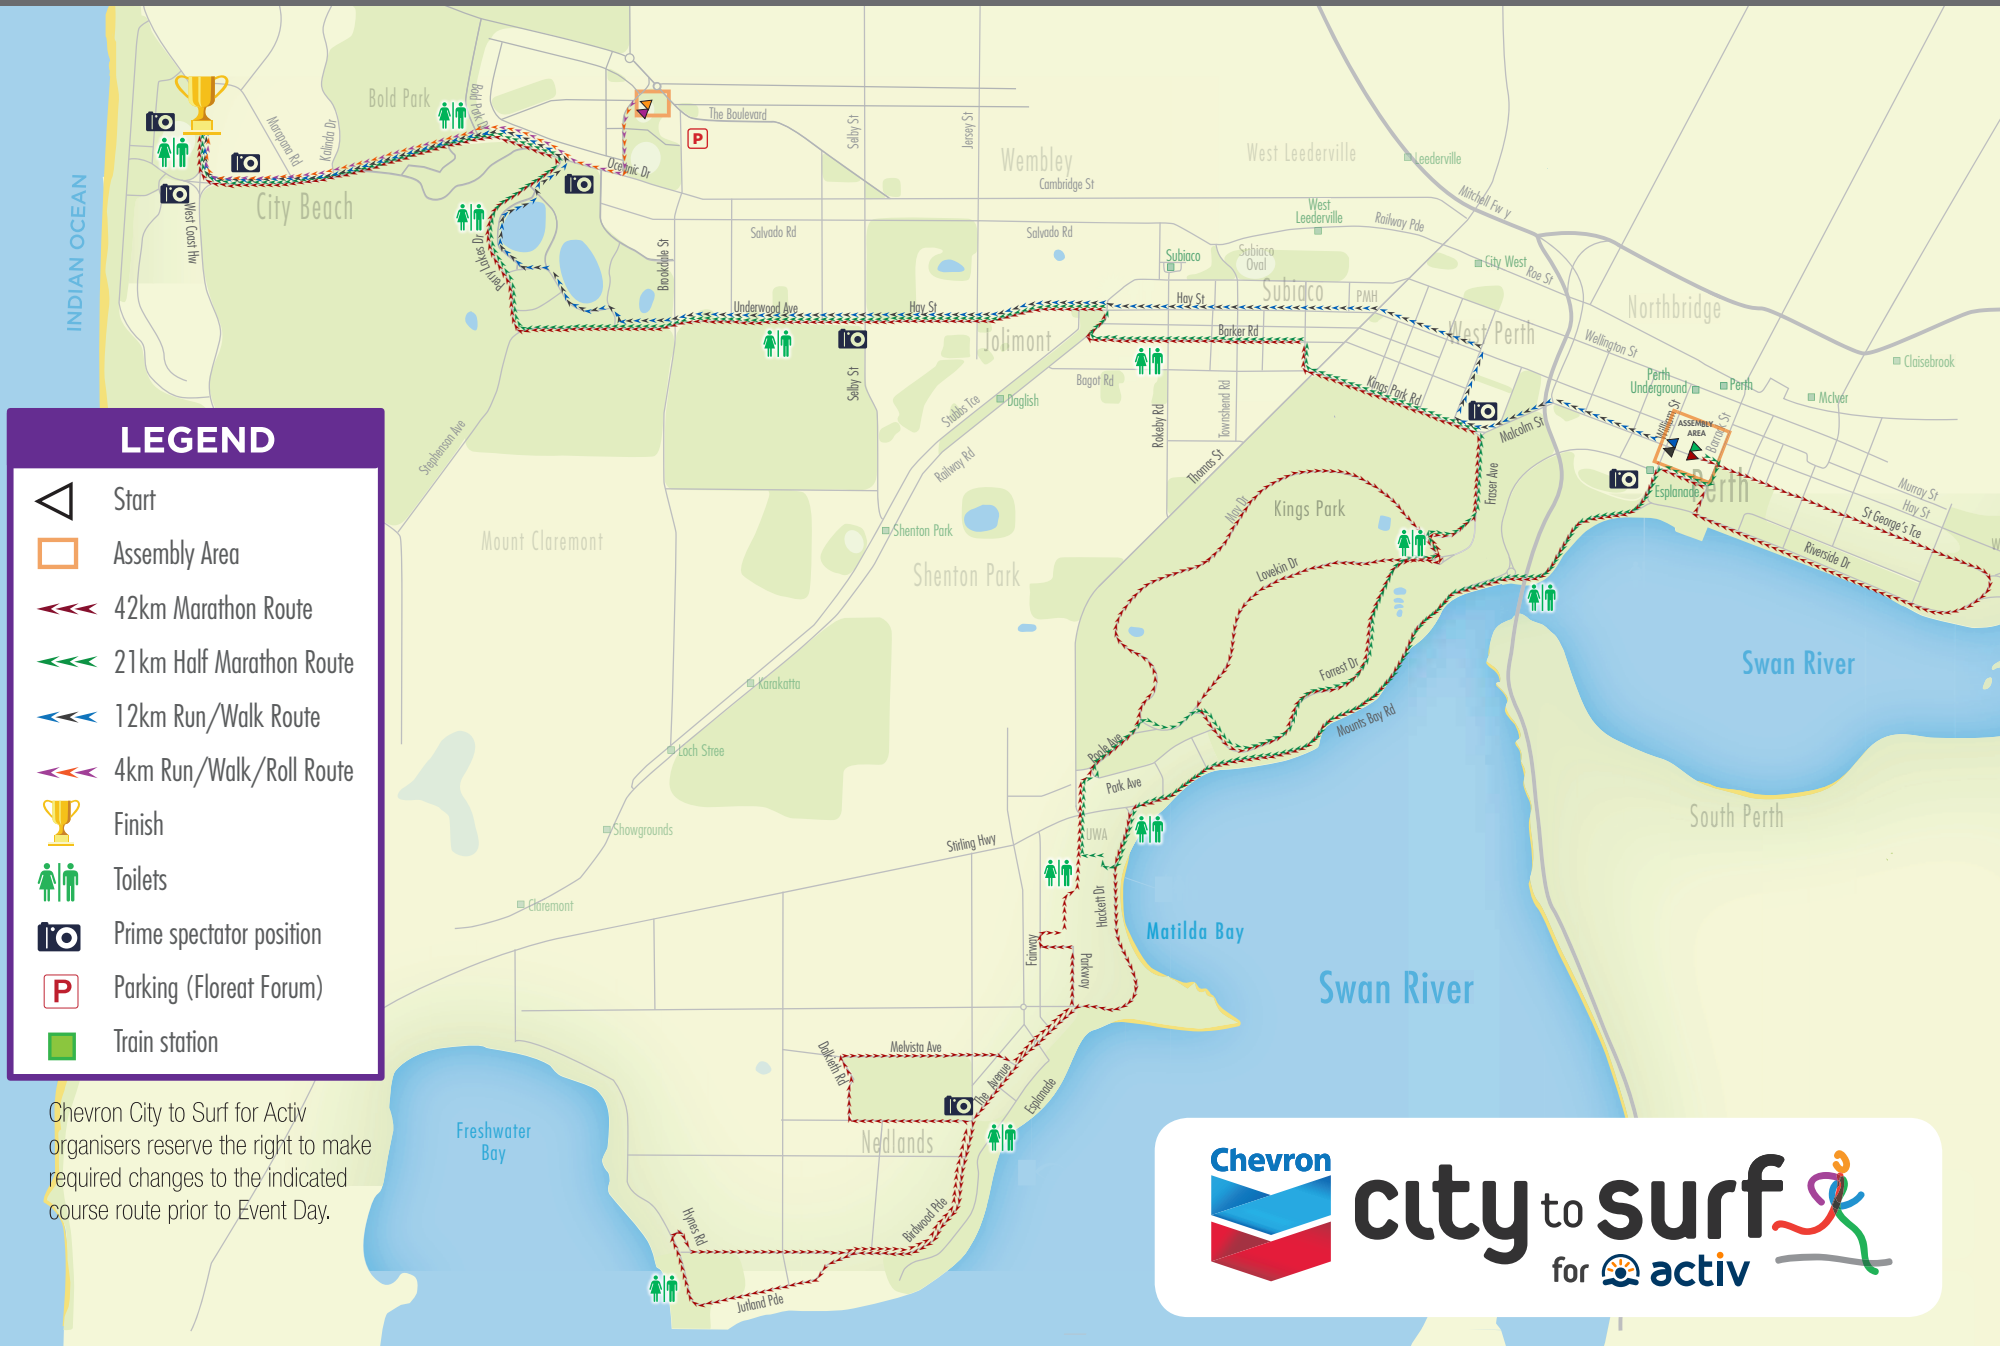

SPECTATOR MAP

4k
walk, run
or roll

12k
walk or run

21k
half
marathon

42k
marathon

LEGEND

-  Start
-  Assembly Area
-  42km Marathon Route
-  21km Half Marathon Route
-  12km Run/Walk Route
-  4km Run/Walk/Roll Route
-  Finish
-  Toilets
-  Prime spectator position
-  Parking (Floreat Forum)
-  Train station

Chevron City to Surf for Activ organisers reserve the right to make required changes to the indicated course route prior to Event Day.

city to surf
for **activ**